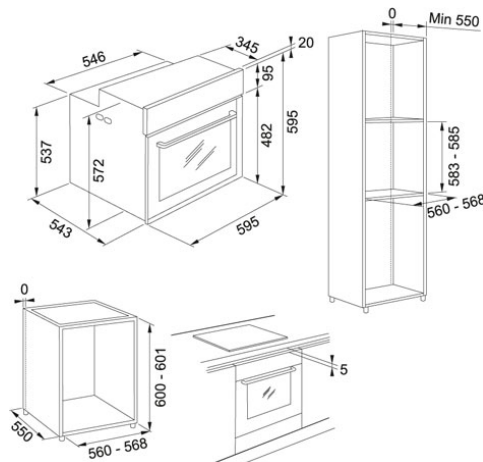

Mythos Inox satinat - finisaj cristal negru | 116.0613.706

FAMILY : **Cuptoare** | INSTALLATION TYPE : **Incorporabil** | SERIE : **Mythos** | MODEL : **FMY 99 HS XS** | FINISH : **Inox satinat - finisaj cristal negru** | FEATURES : **CookAssist** | FEATURES : **Meniu complet 4 nivele** | FEATURES : **Sistem curatare Steam** | FEATURES : **Full Steam** | FEATURES : **Inchidere si deschidere amortizata usa** | FEATURES : **Telescopic Guides**

DATE TEHNICE

Tip	Cuptor multifunctional
Clasa Energetica	A+
Numar Programe	10
Volum util	73 litri
Programator	ELECTRONIC
Comanda	ELECTRONIC
Afisaj	TFT-TOUCH-DISPLAY
Timer	Programabil
Tip butoane	N/A
Tensiune	220-240V
Echipare Standard	1 tava copt + 1 recipient gatit cu aburi
Iluminare	1 - Halogen
Numar geamuri usa	3
Functie Curatare	Steam Cleaning
Programe CookAssist	Da
4 Level Multicooking	Yes
Steam Oven	Yes