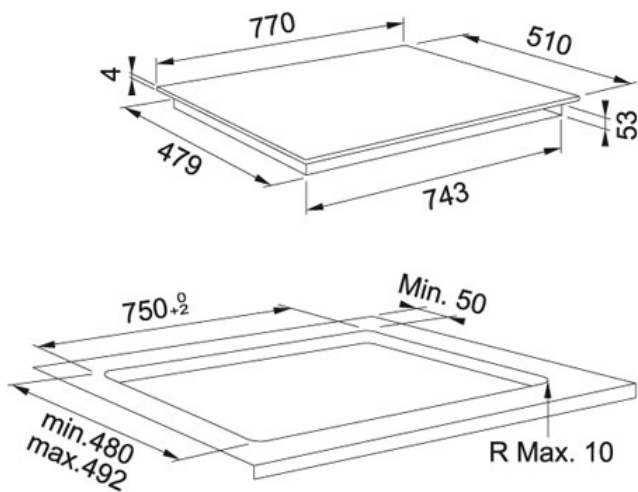

Cristal Negru | 108.0613.588

FAMILY : Plite | FINISH : Cristal Negru | INSTALLATION TYPE : Pe blat/la nivelul blatului | SERIE : Mythos | MODEL : FMY 808 I FP BK | FEATURES : Flex Pro | FEATURES : CookAssist | FEATURES : Putere reglabila

DATE TEHNICE

Type	Induction
Number of Heating Zones	8
Power Positions	18+Booster
Putere (W)	7.4 kW
Lungime	510,00 mm
Latime	770,00 mm
Comanda	Display LCD
Power Management	2.5 – 4.0 – 6.0 – 7.4kW
Timer	Da / pentru toate zonele
Tensiune	220-240V 50-60Hz
Flex Pro	Yes
CookAssist - hobs	Yes
Booster	Yes