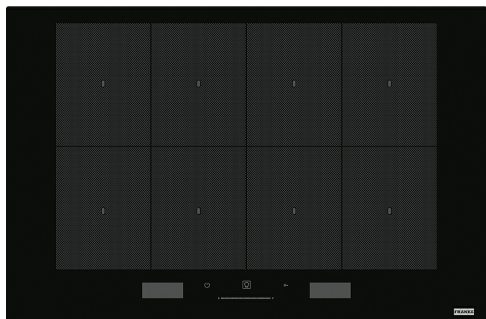

Cristal Negru | 108.0613.588

FAMILY : Plite | FINISH : Cristal Negru | INSTALLATION TYPE : Pe blat/la nivelul blatului | SERIE : Mythos | MODEL : FMY 808 I FP BK | FEATURES : Flex Pro | FEATURES : CookAssist | FEATURES : Putere reglabila

DATE TEHNICE

Type	Induction
Number of Heating Zones	8
Power Positions	18+Booster
Putere (W)	7.4 kW
Lungime	510,00 mm
Latime	770,00 mm
Comanda	Display LCD
Power Management	2.5 – 4.0 – 6.0 – 7.4kW
Timer	Da / pentru toate zonele
Tensiune	220-240V 50-60Hz
Flex Pro	Yes
CookAssist - hobs	Yes
Booster	Yes